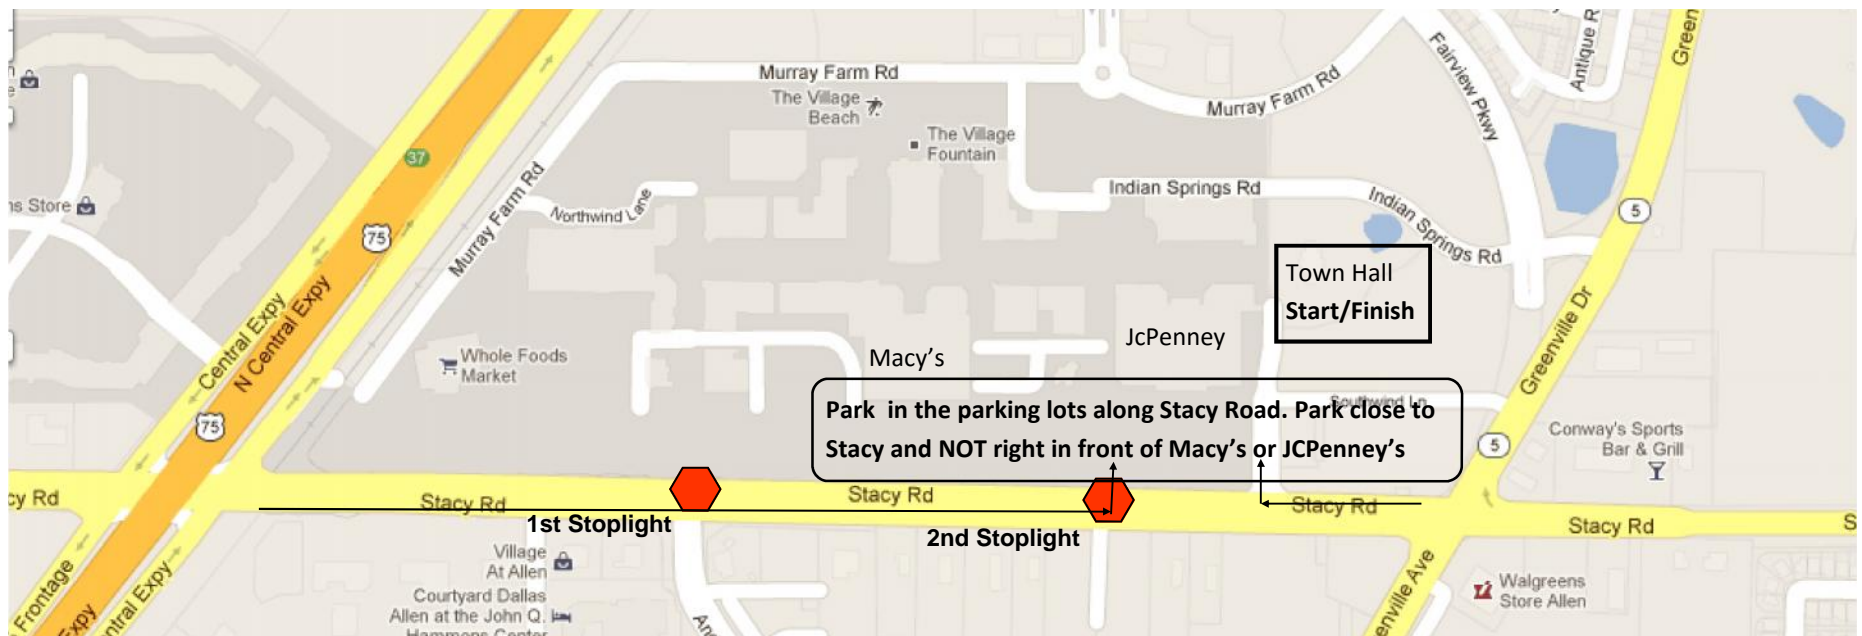

The Showdown Half Marathon and 5K

www.ShowdownHalf.com

**PRINT AND PUT
THIS IN YOUR CAR
NOW!**

PARKING

The address for the race site, to plug into your GPS to get to the general vicinity, but more specifically follow the directions and map below:

Fairview Town Hall
372 Town Pl
Fairview, TX 75069

Coming from Hwy 75 (North Central Expressway): Go east on Stacy Road. Turn left at the 2nd stoplight

Coming from westbound Stacy Road or from Greenville Dr (Hwy 5): Take Stacy Road heading west past Greenville. Turn right at the first turn after Greenville intersection (by the water tower).

To Help You Navigate Between

- Hotels,
- Race Site, and
- Childcare

Race Site:

Fairview Town Hall
372 Town Pl
Fairview, TX 75069

Childcare:

The Goddard School of Allen
1695 E Exchange Pkwy
Allen, TX

Hampton Inn & Suites - Dallas Allen:

830 West Stacy Road
Allen, Texas